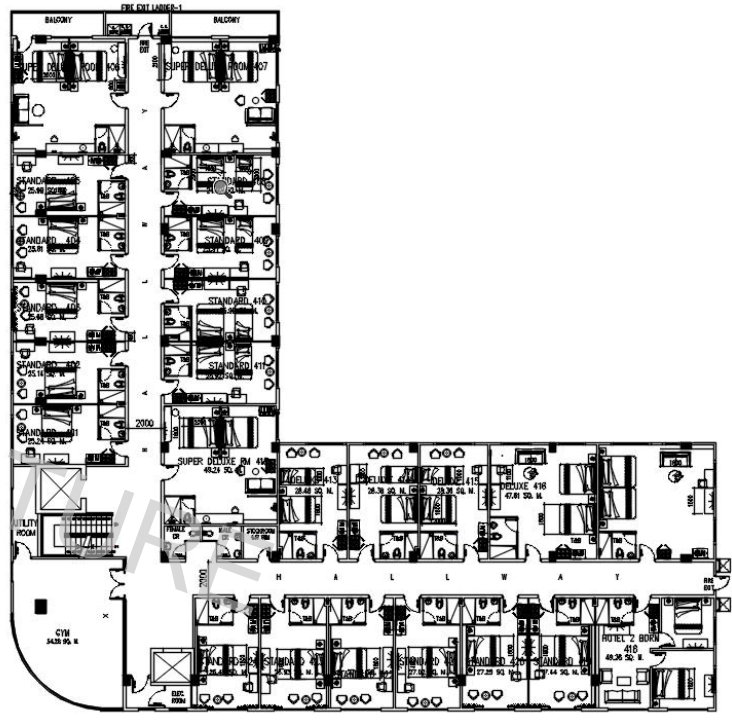

## Project Details

**Subic Riviera Hotel & Residences**

Level: ★★★★★

Room Qty: 78 Rooms

Location: Lot 9 Block B Subic  
Commercial and Light Park CBD,  
Olongapo City, Central Luzon

Project Time: 2023

Open Time: 2023

Scope of Project:

Bedroom Furniture Sets

Public Area Furniture

One Stop Solution

Project Drawings

SECOND FLOOR

THIRD FLOOR

FOURTH FLOOR

## Make 3D View For Bedroom